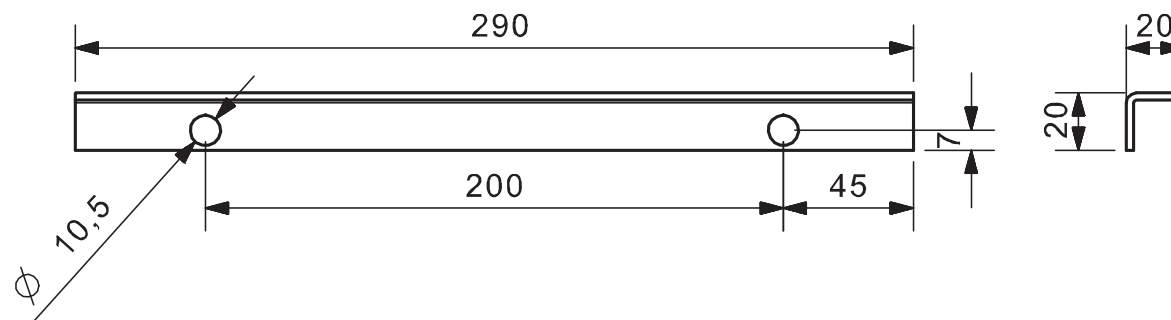

## support

940-0000-01 / sidewall support 290

eumar  
www.eumar.ee/199

---

---

**Price is for base-model and does not include functional openings, accessories and customizations.** / Der Preis bezieht sich ausschließlich auf das Standard Modell. Nicht beinhaltet sind Öffnungen, Zubehörteile und Maßanfertigungen / *Prix indiqués pour les modèles de base, n'inclus pas les options, ouvertures, accessoires ni adaptations.*

All drawings contain necessary measurements, which are subject to standard tolerances. They are stated in mm and are non-binding. Exact measurements, in particular of customized products, can only be taken from the finished product. Information about tolerances can be found in our General Terms and Conditions (GTC) - [www.eumar.ee/gtc](http://www.eumar.ee/gtc). In the interests of technical progress we reserve the right to introduce technical modifications.